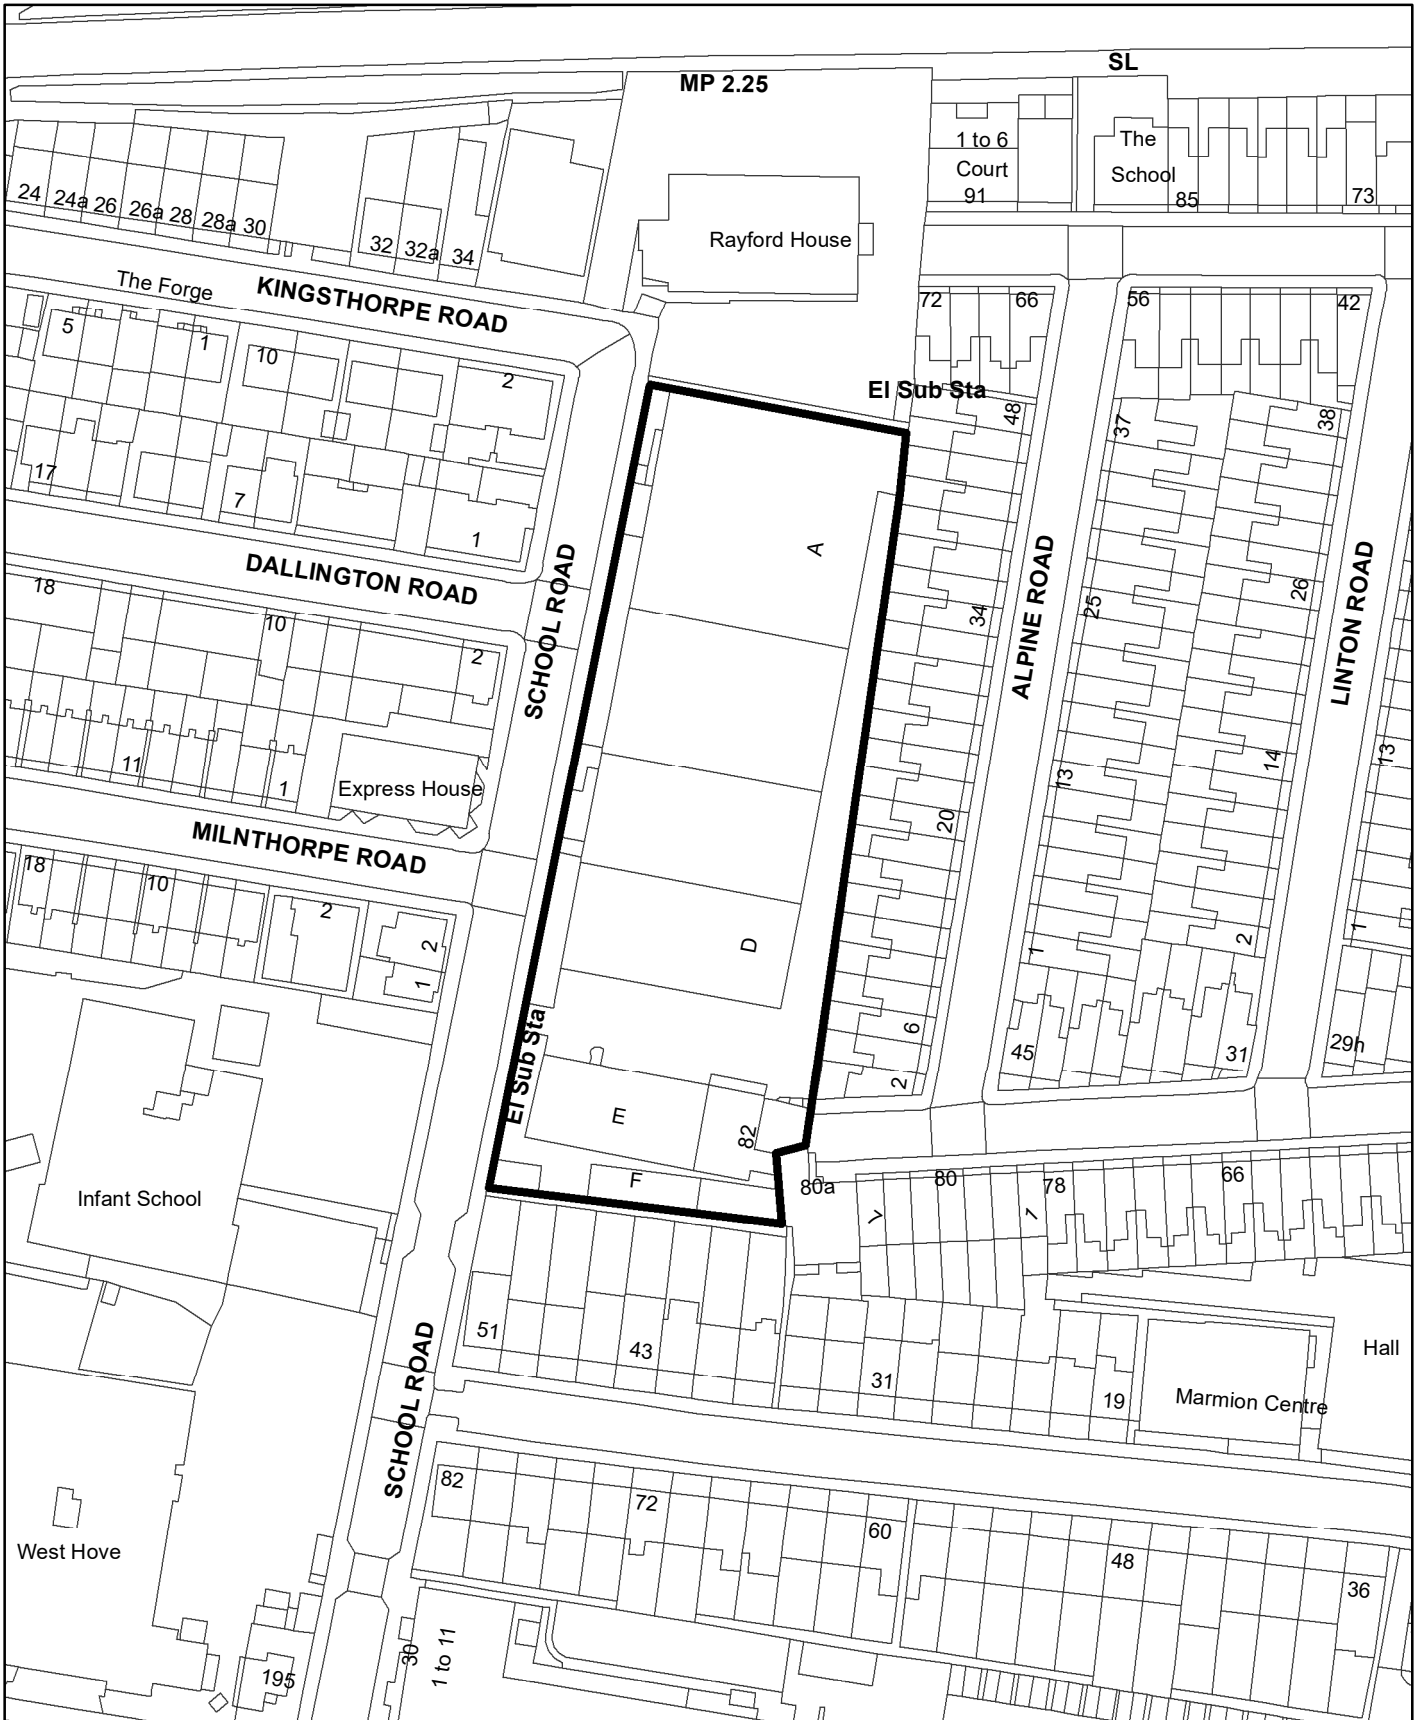

BH2018 02583 - Westerman Complex, School Road

N

Scale: 1:1,250